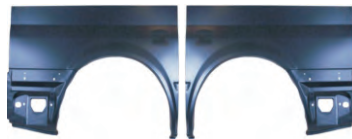

YRJ14-TST95-401 R/L
REAR FENDER-R/L

REPLACEMENT ITEM FOR
TRANSIT '06

YRJ14-TST06-001
HOOD

YRJ14-TST06-101 R/L
FRONT FENDER-R/L

YRJ14-TST06-201 R/L
FRONT DOOR-R/L

YRJ14-TST06-401 R/L
REAR FENDER-R/L

REPLACEMENT ITEM FOR
RANGER '05