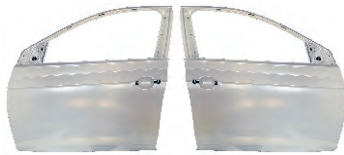

YRJ17-POL19-201 R/L

FRONT DOOR-R/L
L:2SD 831 055 R: 2SD 831 056