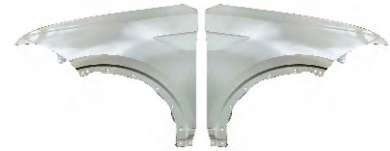

YRJ17-TC19-101 R/L
FRONT FENDER-R/L
L : 22D 821 021 R:22D 821 022