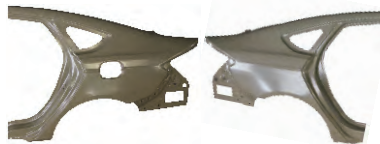

YRJ14-MDO13-101 R/L
FRONT FENDER-R/L

REPLACEMENT ITEM FOR
MONDEO '13/FUSION

YRJ14-MDO13-201 R/L
FRONT DOOR-R/L

YRJ14-MDO13-202 R/L
REAR DOOR-R/L

YRJ14-MDO13-301
TRUNK LID

YRJ14-MDO13-401 R/L
REAR FENDER-R/L