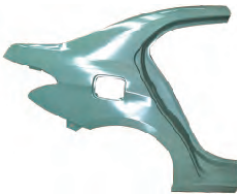

REPLACEMENT ITEM FOR
C4L '13

YRJ15-C4L-13-001
HOOD

YRJ15-C4L-13-101 R/L
FRONT FENDER-R/L

YRJ15-C4L-13-201 R/L
FRONT DOOR-R/L

YRJ15-C4L-13-202 R/L
REAR DOOR-R/L

YRJ15-C4L-13-301
TRUNK LID

YRJ15-C4L-13-401 R/L
REAR FENDER-R/L