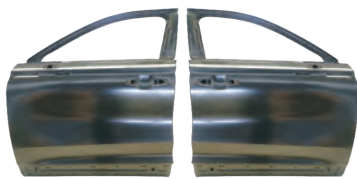

REPLACEMENT ITEM FOR
CORSAIR '20

YRJ14-CSR20-001
HOOD

YRJ14-CSR20-101 R/L
FRONT FENDER-R/L

YRJ14-CSR20-201 R/L
FRONT DOOR-R/L

YRJ14-CSR20-202 R/L
REAR DOOR-R/L

REPLACEMENT ITEM FOR
ACADIA '16

YRJ19-ACD16-001
HOOD