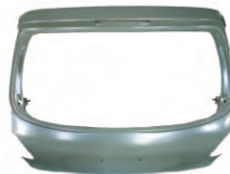

YRJ15-207-09-301H
TAIL GATE