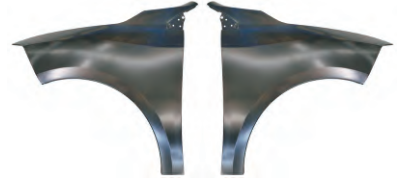

YRJ16-FLC11-101R/L
FRONT FENDER-R/L

YRJ16-FLC11-301
TRUNK LID