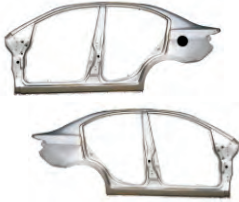

YRJ03-EPC07-901

ROOF W/O HOLE
9067192

YRJ03-EPC07-901H

ROOF W/S HOLE
9067192

YRJ03-SAL10-141 R/L

SIDE PANEL-R/L