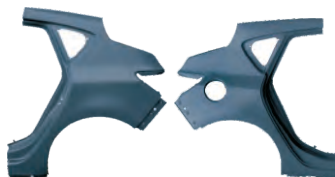

YRJ04-ECL10-XT-401R/L

REAR FENDER-R/L