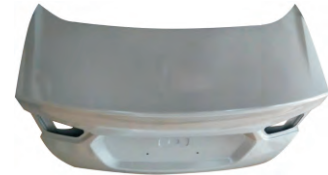

YRJ03-MLB16-101 R/L
FRONT FENDER-R/L

YRJ03-MLB16-201 R/L
FRONT DOOR-R/L

YRJ03-MLB16-202 R/L
REAR DOOR-R/L

YRJ03-MLB16-301
TRUNK LID

REPLACEMENT ITEM FOR
MALIBU-XL '19

YRJ03-MLB19-001
HOOD

REPLACEMENT ITEM FOR
COBALT '11