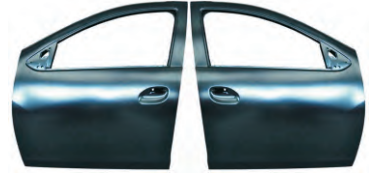

YRJ16-LGA12-201 R/L
FRONT DOOR-R/L