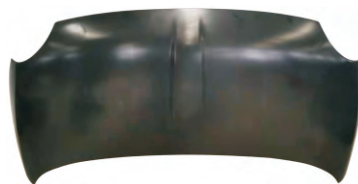

YRJ15-500-07-001
HOOD