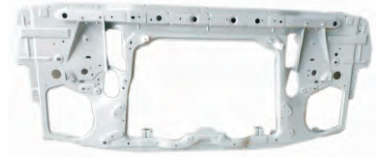

YRJ14-RAG05-201 R/L
FRONT DOOR-R/L
UR56-58-020F R UR56-59-020F L

YRJ14-RAG05-202 R/L
REAR DOOR-R/L
UR6372020 R UR6373020 L

REPLACEMENT ITEM FOR
RANGER '05

YRJ14-RAG05-301
TAIL PANEL

YRJ14-RAG05-701
RADIATOR SUPPORT