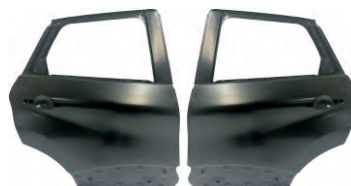

YRJ16-KPU-202 R/L
REAR DOOR-R/L