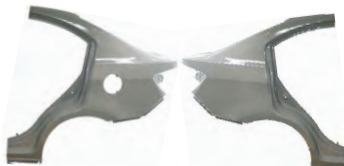

 TRUNK LID
 9048646

YRJ03-SAL10-401 R/L

 REAR FENDER-R/L
 L 93736319 R 93736320

YRJ03-SAL10-701

 RADIATOR SUPPORT (UPPER)
 9074462

YRJ03-SAL10-702

 RADIATOR SUPPORT (LOWER)
 9074462

REPLACEMENT ITEM FOR
SAIL '10