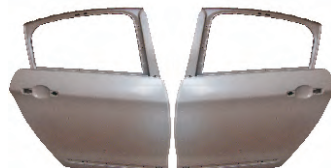

REPLACEMENT ITEM FOR
C5 '10

YRJ15-C5-10-001
HOOD

YRJ15-C5-10-101 R/L
FRONT FENDER-R/L

YRJ15-C5-10-201 R/L
FRONT DOOR-R/L

YRJ15-C5-10-202 R/L
REAR DOOR-R/L

YRJ15-C5-10-401 R/L
REAR FENDER-R/L

REPLACEMENT ITEM FOR
DS5