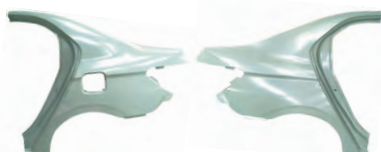

YRJ15-301-14-401 R/L
REAR FENDER-R/L