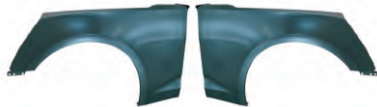

REPLACEMENT ITEM FOR
TRAVERSE '19

REPLACEMENT ITEM FOR
CAMARO '17

REPLACEMENT ITEM FOR
EQUINOX '17