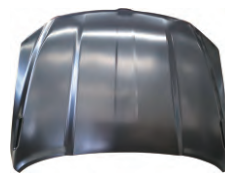

YRJ20-RAM19-001
HOOD