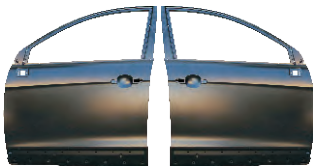

REPLACEMENT ITEM FOR
CAPTIVA '07

YRJ03-CPT07-001
HOOD
96861599

YRJ03-CPT07-101 R/L
FRONT FENDER-R/L
R96624394 L96624390

YRJ03-CPT07-201 R/L
FRONT DOOR-R/L

YRJ03-CPT07-202 R/L
REAR DOOR-R/L

YRJ03-CPT07-301
TAIL GATE