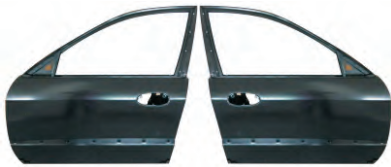

YRJ03-AVO15-001
HOOD

YRJ03-AVO15-301
TRUNK LID

REPLACEMENT ITEM FOR
EPICA '02

YRJ03-EPC02-001
HOOD
96404564

YRJ03-EPC02-101 R/L
FRONT FENDER-R/L
R 96327040 L 96327039

YRJ03-EPC02-201 R/L
FRONT DOOR-R/L

YRJ03-EPC02-202 R/L
REAR DOOR-R/L